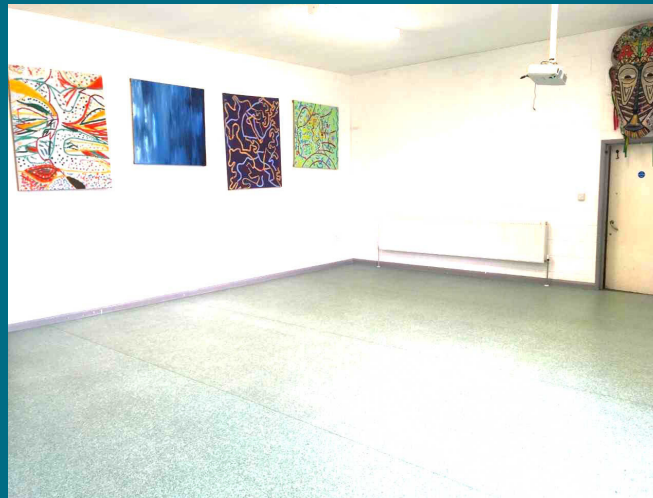

**FACILITIES:
MAIN HALL
CAFE AREA
OUTDOOR AREA: PAVILION
VERANDAH**

**SETTING: ORNAMENTAL
GARDEN WITH PICNIC AREA**

**TOILETS: 1 MALE, 1 FEMALE &
1 DISABLED & BABY
CHANGING**

**ACCESSIBILITY: SUITABLE
FOR WHEELCHAIRS**