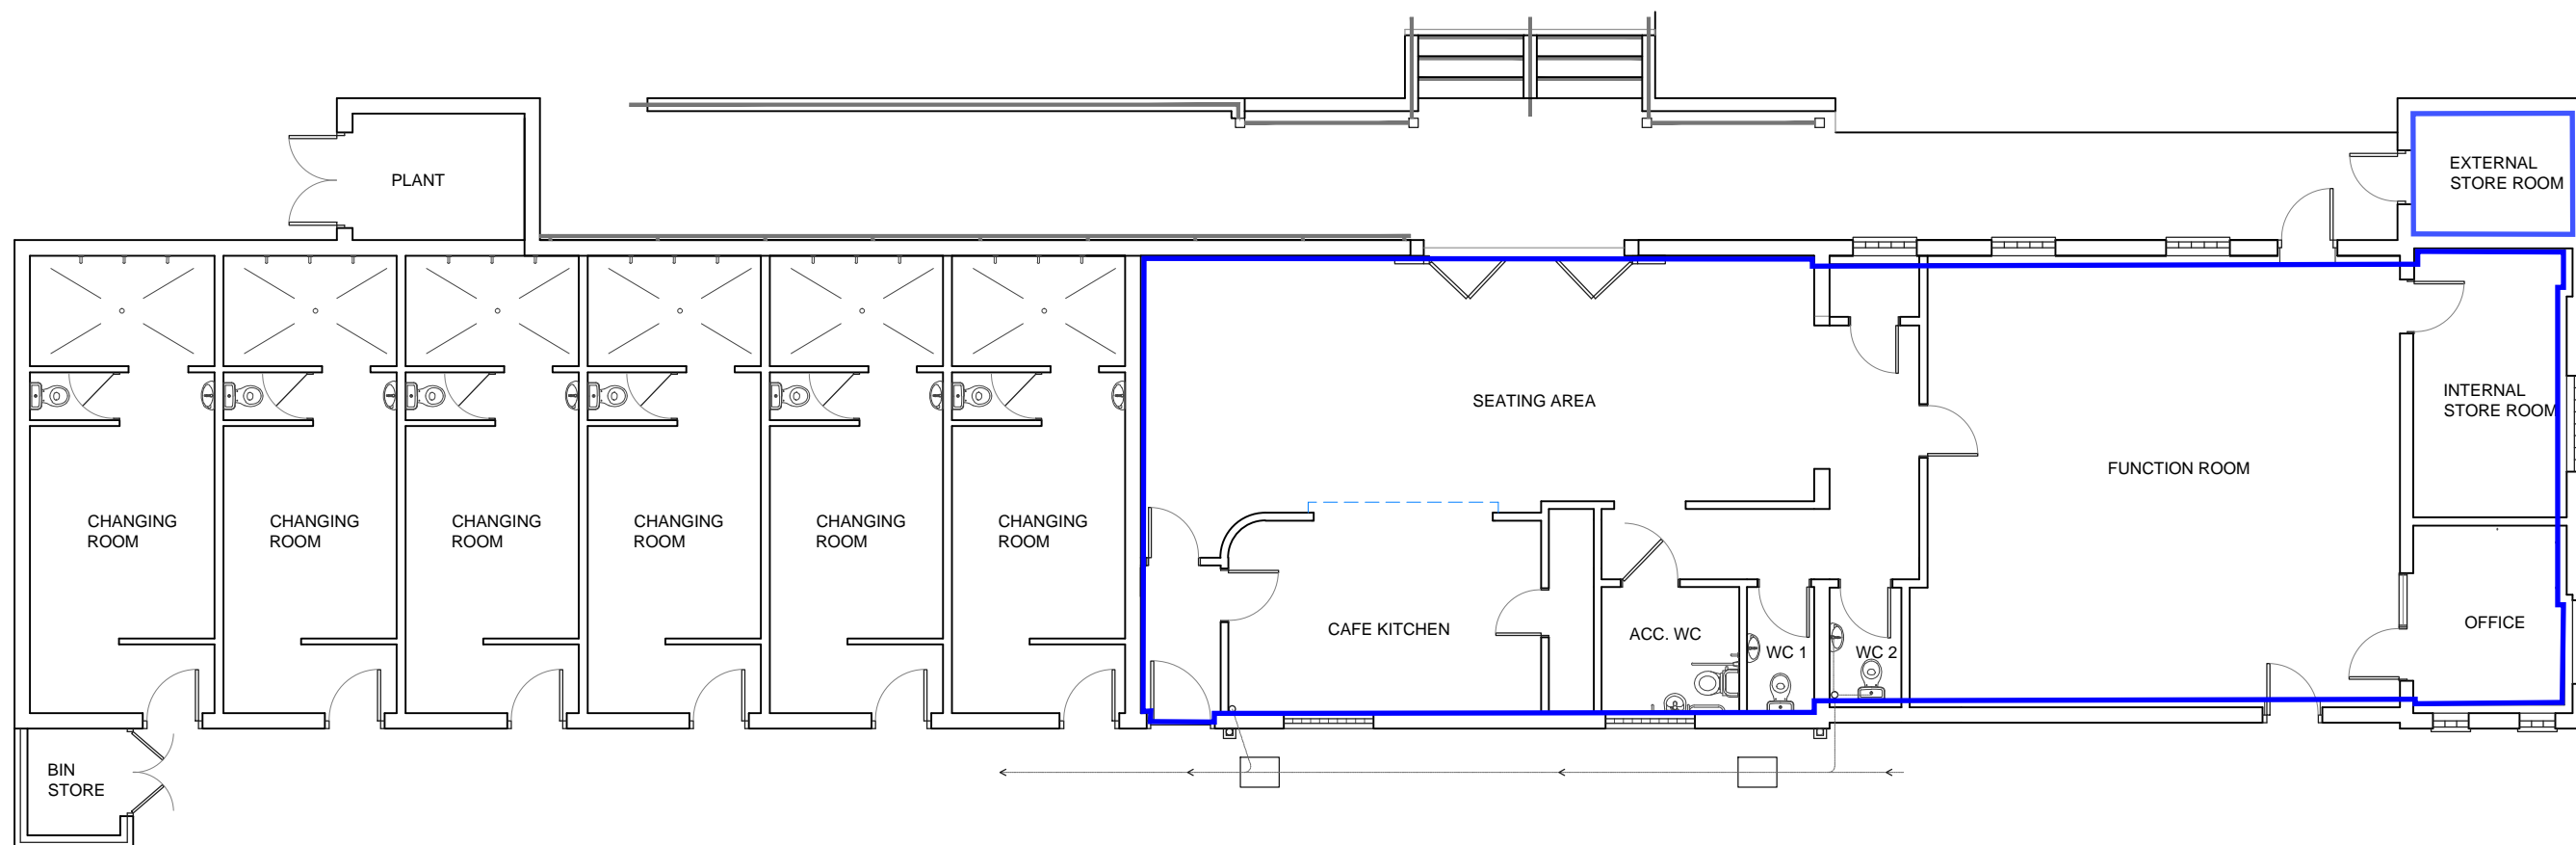

HIA PROJECTS

London Borough of Ealing
Perceval House
14 - 16 Uxbridge Road
London W5 2HL

Project Name	North Acton Playing Field Acton London W3 0JF
Drawing Name	Floor Plan
Client	Parks & Countryside
Drawn by	RDH
Date	January 2011
Scale	NOT TO SCALE
Drawing Number	CWPC-032/04
Revision	A